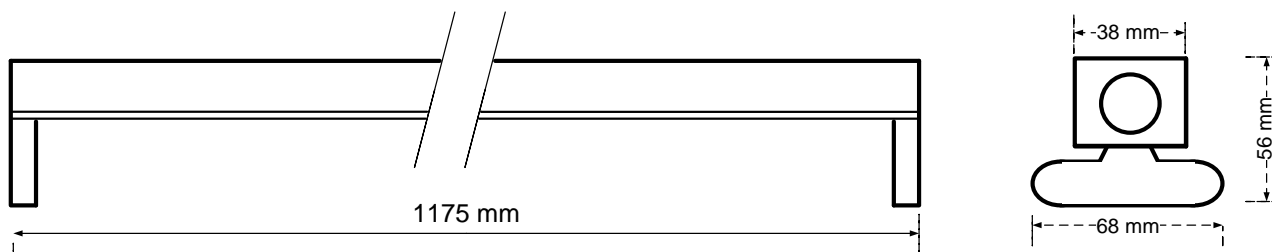

805-223

General Information

Order Code	805-223
Product Description	CYFELCO B T5 2X28W DALI
Application	Offices, shops, educational and public centres, etc.
Installation	Ceiling Surface Mounted Luminaire
Luminaire type	Slim Line Batten for T5 Lamps
Light Source	T5 Fluorescent Tube
Number of light sources	2 pcs (not included)
Gear	Vossloh-Schwabe DALI Electronic Ballast (HF)
Dimming	Dimmable
Standards	2014/30/EU Electromagnetic Compatibility Directive 2014/35/EU Low Voltage Directive
CE mark	Yes
Warranty	X years

Electrical Data

Lamp Power	28 W
Input voltage	220-240 V
Input Frequency	50-60 Hz
Protection class	Class I

Mechanical Characteristics

Housing Material	Sheet steel 0,5mm
Surface Finish	White powder coating (RAL 9003)
Ingress protection code	IP 20 [Finger-protected]
Mechanical impact protection code	IK03
Dimensions LxWxH	1175x38x56mm

Logistics

Packing	1 pc per resistant carton
Net weight	xx kg
Gross weight	xx kg
Volume	Xx m ³

Dimensional Drawing

ELMASCO INDUSTRIES S.A.

Head Office : 44 K. Palama, 14343 N. Chalkidona, Athens, Greece

Production Plant : Ag. Adrianos, 21100 Nafplio, Greece